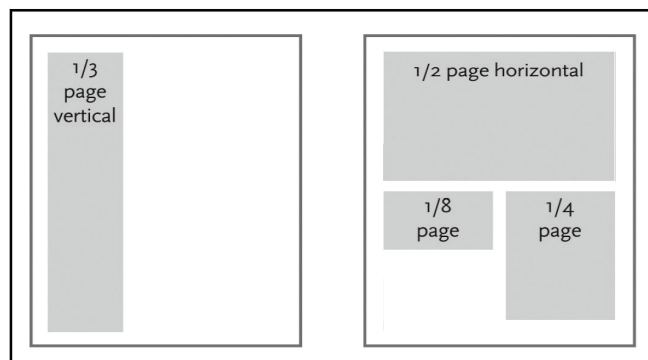

Writers' Discounted Display Rates 2025

RATES PER INSERTION

Color	30% Discounted Rate		Black & White	40% Discounted Rate	
Full page	\$3,052	(regularly \$4,360)	Full page	\$2,145	(regularly \$3,575)
Half page horizontal	\$1,729	(regularly \$2,470)	Half page horizontal	\$1,215	(regularly \$2,025)
Third page vertical	\$1,344	(regularly \$1,920)	Third page vertical	\$945	(regularly \$1,575)
Quarter page vertical	\$924	(regularly \$1,320)	Quarter page vertical	\$651	(regularly \$1,085)
Eighth page	\$553	(regularly \$790)	Eighth page horizontal	\$390	(regularly \$650)
New Titles	\$322	(regularly \$460)			

AD DIMENSIONS

7.75 x 10 inches. Perfect Bound.

AD SIZE

Width x Height

Full Page	6.6875" x 8.81"
Full page, full bleed (trim size: 7.75" x 10")	8" x 10.25"
Third page vertical	2.13" x 8.81"
Half page horizontal	6.6875" x 4.1875"
Quarter page vertical	3.25" x 4.1875"
Eighth page horizontal	3.25" x 2"